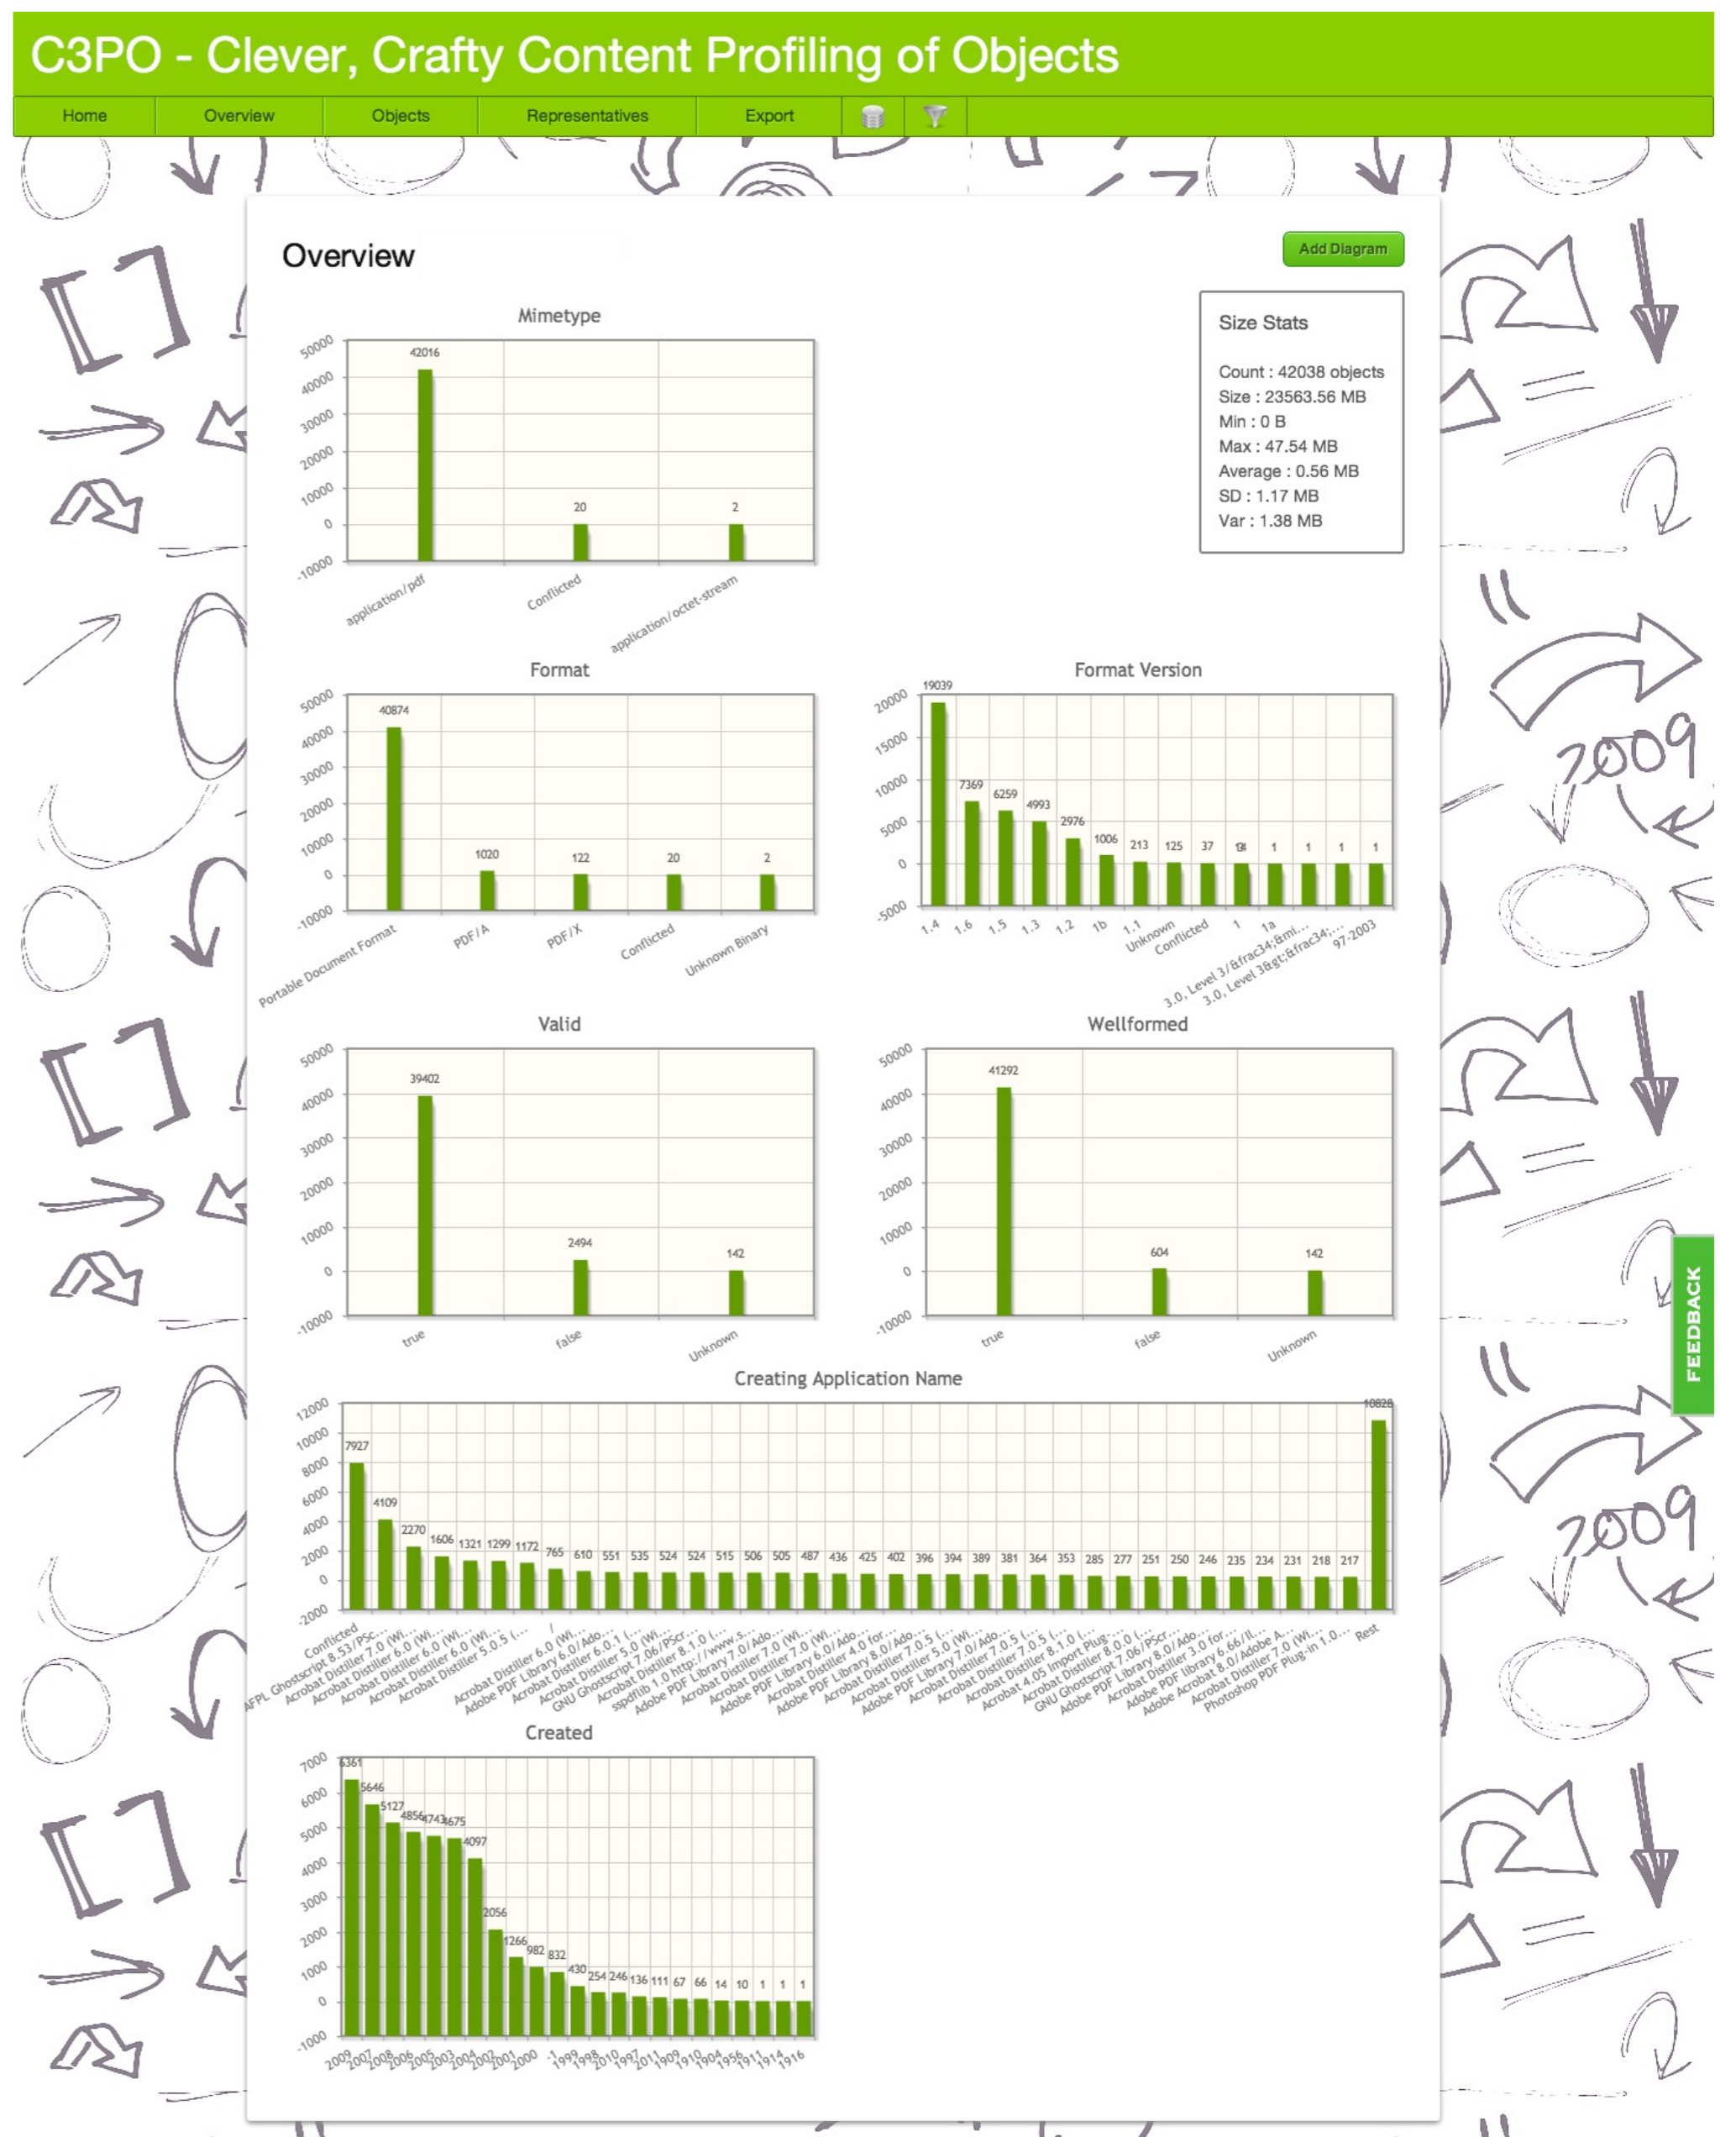

Content Profiling

Concept Workflow Profiling of ARC files

Results

Making Content Profiling Scale